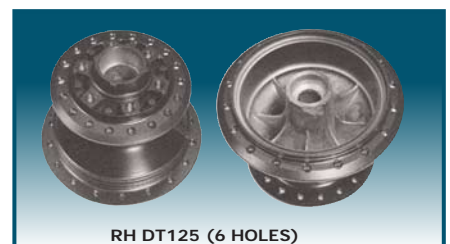

RH TZR

YAMAHA : TZR, VR150-R (DISC BRAKE)
P/No. 3JF-F5311-00

RH YL2GM

BEARING : 6301

YAMAHA : YL2GM
P/No. 195-25311-00

RH YB125

YAMAHA : YB125, YA6, YA7
P/No. 137-25311-00

RH DT125 (6 HOLES)