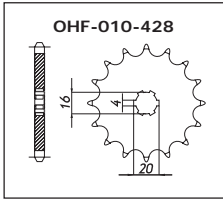

OHF-010-428

T	Front Sprockets Model	OEM Part No.
4	Suzuki : RM80 XD (Small Wheels), RM80 XE, XF (Small Wheels), RM80 HD, HE, HF, RM80 XK, XL, XM, XN, XP, XR, TS100, TS100, ER-N, T, X, TS100, ERZ, TSX125 LC (TS125 X) ALL	27511-20421 27511-20420 27511-48100
14	Yamaha : YZ80 N, S, T, U, W, A, B, D, YZ80 E, F, YZ80 F, LARGE Wheel	2H3-E7461 93822-14037 174-17461-40 13144-022
15	Yamaha : YZ80 L, RS100, RD125, RSX100, (RXS100), RX100, DT125 E, DT125 MX, (6F.H.) RD200 DX Alloy Wheel, RS200	93822-15065 174-17461-50 27511-27100 27511-48000
16	DT100, RS100, RS125 UR, MR, DT175 RD200 DX	27511-19D00

OHF-011-428

T	Front Sprockets Model	OEM Part No.
14	Kawasaki : AR125 LC A1-A8, B1-B7, KMX125 A1-A5, B1-B7	13144-1071
15	Kawasaki : KE100 A, AAR125 LCB8, KDX125 SR	13144-054 13144-1177
16	Kawasaki : KMX 200 A2-A3	13144-1144

OHF-012-428

T	Front Sprockets Model	OEM Part No.
14	Kawasaki : KM90 A6, KC100, KC100 C1-C4, KH100 A2-A4 (EL), KH100 G2-G4 (EX), KH100 G5-G8 (EX) (6Holes), KH100 G9, G10 (EX) (6Holes), KM100 A4-A6, KE126 A4-A12, KH125 A1-A4, KH126 L1, K1-K7 (EX) (6HOKS), KS 125 L1, KS125, KX125 A3-A4, KX125 A5, KX125 A5, KE 175 D1-D2, KE174 D3-D5	13144-066 13144-1058
15	Kawasaki : KE100 B, KS175	13144-051 13144-054 13144-1010

OHF-013-428

T	Front Sprockets Model	OEM Part No.
14	Suzuki : RG80 Gamma, RG80, TSX80 E, G (TS80 X), TSX80 R-E, G, H, (TS80 X), A100 All, B120, GT125 M	27511-13700 27511-3620
15	Suzuki : RG80 C-F/M Gamma, RV90 M, A, B, GP100 C, UC, GP100 N, UN, GP100 X, D, E, D, GP100 UX, GP100 ED, UD, GP125 All, RG125 UC-G, H, J, K, L, M, N (12BHP), TS125 K, L, M, A, B, C, TS125 C, ER-N, T, X, TS125 ERZ, TSR125 (TS125 R-L, M, N, P, R), RV125	27511-27100 27511-48000
16	Suzuki : RG125 FU-N, P, R, Wolf, RG125 FU-N Race Replica, RG125 FU-P, R Race Replica	27510-19D00
17	Suzuki : TSR125 (TS125 RK)	27510-03D10

OHF-014-428

T	Front Sprockets Model	OEM Part No.
13	Suzuki : DR100 K, L, ALT125 D, E, F, G, LT125 D, E, F, G, H Yamaha : YT125 GH (Tri Moto)	27511-41701 27511-41700
14	Suzuki : RM100 A, B, RM100 C, RM100 N, T, X, Z, DR125 S, GS125 (Drum Brake), GN125, RM125 A, B, RM125 C, RM125 N	27511-41310 27511-41301

OHF-015-428

T	Front Sprockets Model	OEM Part No.
12	Suzuki : DS80 D, F, G, H, J, K, L, M, N, P	27511-46700
13	Suzuki : RM80 N, T, X, RM80 Z	27511-46000
14	Suzuki : GT80 E, X3, GT80 L, X, TS80 ER, X, Z, Yamaha : YZ80 E, F, YZ80 G	27511-26400 27511-27400 2J5-17461-40
15	Suzuki : RG80	

OHF-016-420

T	Front Sprockets Model	OEM Part No.
12	Suzuki : APX50 Auto, RM50, ZRS50 RG, ZR50 SL GT Chopper	27511-46200
14	Suzuki : FM50 A Landy	27511-43200 27511-46300

OHF-017-428

T	Front Sprockets Model	OEM Part No.
13	Yamaha : DT80 MX-S	5T8-E7461-30

OHF-018-420