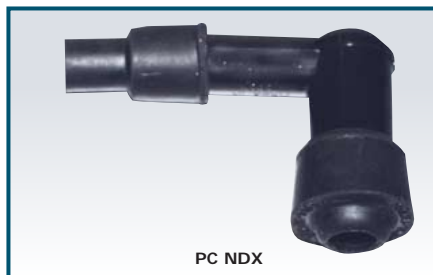

PC NDX

UNIVERSAL USE : NDX
PACKING 1 PC. IN BOX