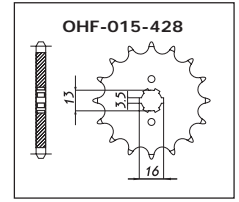

OHF-010-428

T	Front Sprockets Model	OEM Part No.
4	Suzuki : RM80 XD (Small Wheels), RM80 XE, XF (Small Wheels), RM80 HD, HE, HF, RM80 XK, XL, XM, XN, XP, XR, TS100, TS100, ER-N, T, X, TS100, ERZ, TSX125 LC (TS125 X) ALL	27511-20421 27511-20420 27511-48100
14	Yamaha : YZ80 N, S, T, U, W, A, B, D, YZ80 E, F, YZ80 F, LARGE Wheel	2H3-E7461 93822-14037 174-17461-40 13144-022
15	Yamaha : YZ80 L, RS100, RD125, RSX100, (RXS100), RX100, DT125 E, DT125 MX, (6F.H.) RD200 DX Alloy Wheel, RS200	93822-15065 174-17461-50 27511-27100 27511-48000
16	DT100, RS100, RS125 UR, MR, DT175 RD200 DX	27511-19D00

OHF-011-428

T	Front Sprockets Model	OEM Part No.
14	Kawasaki : AR125 LC A1-A8, B1-B7, KMX125 A1-A5, B1-B7	13144-1071
15	Kawasaki : KE100 A, AAR125 LCB8, KDX125 SR	13144-054 13144-1177
16	Kawasaki : KMX 200 A2-A3	13144-1144

OHF-012-428

T	Front Sprockets Model	OEM Part No.
14	Kawasaki : KM90 A6, KC100, KC100 C1-C4, KH100 A2-A4 (EL), KH100 G2-G4 (EX), KH100 G5-G8 (EX) (6Holes), KH100 G9, G10 (EX) (6Holes), KM100 A4-A6, KE126 A4-A12, KH125 A1-A4, KH126 L1, K1-K7 (EX) (6HOKS), KS 125 L1, KS125, KX125 A3-A4, KX125 A5, KX125 A5, KE 175 D1-D2, KE174 D3-D5	13144-066 13144-1058
15	Kawasaki : KE100 B, KS175	13144-051 13144-054 13144-1010

OHF-013-428

T	Front Sprockets Model	OEM Part No.
14	Suzuki : RG80 Gamma, RG80, TSX80 E, G (TS80 X), TSX80 R-E, G, H, (TS80 X), A100 All, B120, GT125 M	27511-13700 27511-3620
15	Suzuki : RG80 C-F/M Gamma, RV90 M, A, B, GP100 C, UC, GP100 N, UN, GP100 X, D, E, D, GP100 UX, GP100 ED, UD, GP125 All, RG125 UC-G, H, J, K, L, M, N (12BHP), TS125 K, L, M, A, B, C, TS125 C, ER-N, T, X, TS125 ERZ, TSR125 (TS125 R-L, M, N, P, R), RV125	27511-27100 27511-48000
16	Suzuki : RG125 FU-N, P, R, Wolf, RG125 FU-N Race Replica, RG125 FU-P, R Race Replica	27510-19D00
17	Suzuki : TSR125 (TS125 RK)	27510-03D10

OHF-014-428

T	Front Sprockets Model	OEM Part No.
13	Suzuki : DR100 K, L, ALT125 D, E, F, G, LT125 D, E, F, G, H Yamaha : YT125 GH (Tri Moto)	27511-41701 27511-41700
14	Suzuki : RM100 A, B, RM100 C, RM100 N, T, X, Z, DR125 S, GS125 (Drum Brake), GN125, RM125 A, B, RM125 C, RM125 N	27511-41310 27511-41301

OHF-015-428

T	Front Sprockets Model	OEM Part No.
12	Suzuki : DS80 D, F, G, H, J, K, L, M, N, P	27511-46700
13	Suzuki : RM80 N, T, X, RM80 Z	27511-46000
14	Suzuki : GT80 E, X3, GT80 L, X, TS80 ER, X, Z, Yamaha : YZ80 E, F, YZ80 G	27511-26400 27511-27400 2J5-17461-40
15	Suzuki : RG80	

OHF-016-420

T	Front Sprockets Model	OEM Part No.
12	Suzuki : APX50 Auto, RM50, ZRS50 RG, ZR50 SL GT Chopper	27511-46200
14	Suzuki : FM50 A Landy	27511-43200 27511-46300

OHF-017-428

T	Front Sprockets Model	OEM Part No.
13	Yamaha : DT80 MX-S	5T8-E7461-30

OHF-018-420