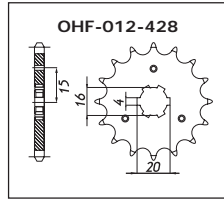

OHF-010-428

T	Front Sprockets Model	OEM Part No.
4	Suzuki : RM80 XD (Small Wheels), RM80 XE, XF (Small Wheels), RM80 HD, HE, HF, RM80 XK, XL, XM, XN, XP, XR, TS100, TS100, ER-N, T, X, TS100, ERZ, TSX125 LC (TS125 X) ALL	27511-20421 27511-20420 27511-48100
14	Yamaha : YZ80 N, S, T, U, W, A, B, D, YZ80 E, F, YZ80 F, LARGE Wheel	2H3-E7461 93822-14037 174-17461-40 13144-022
15	Yamaha : YZ80 L, RS100, RD125, RSX100, (RXS100), RX100, DT125 E, DT125 MX, (6F.H.) RD200 DX Alloy Wheel, RS200	93822-15065 174-17461-50 27511-27100 27511-48000
16	DT100, RS100, RS125 UR, MR, DT175 RD200 DX	27511-19D00

OHF-011-428

T	Front Sprockets Model	OEM Part No.
14	Kawasaki : AR125 LC A1-A8, B1-B7, KMX125 A1-A5, B1-B7	13144-1071
15	Kawasaki : KE100 A, AAR125 LCB8, KDX125 SR	13144-054 13144-1177
16	Kawasaki : KMX 200 A2-A3	13144-1144

OHF-012-428

T	Front Sprockets Model	OEM Part No.
14	Kawasaki : KM90 A6, KC100, KC100 C1-C4, KH100 A2-A4 (EL), KH100 G2-G4 (EX), KH100 G5-G8 (EX) (6Holes), KH100 G9, G10 (EX) (6Holes), KM100 A4-A6, KE126 A4-A12, KH125 A1-A4, KH126 L1, K1-K7 (EX) (6HOKS), KS 125 L1, KS125, KX125 A3-A4, KX125 A5, KX125 A5, KE 175 D1-D2, KE174 D3-D5	13144-066 13144-1058
15	Kawasaki : KE100 B, KS175	13144-051 13144-054 13144-1010

OHF-013-428

T	Front Sprockets Model	OEM Part No.
14	Suzuki : RG80 Gamma, RG80, TSX80 E, G (TS80 X), TSX80 R-E, G, H, (TS80 X), A100 All, B120, GT125 M	27511-13700 27511-3620
15	Suzuki : RG80 C-F/M Gamma, RV90 M, A, B, GP100 C, UC, GP100 N, UN, GP100 X, D, E, D, GP100 UX, GP100 ED, UD, GP125 All, RG125 UC-G, H, J, K, L, M, N (12BHP), TS125 K, L, M, A, B, C, TS125 C, ER-N, T, X, TS125 ERZ, TSR125 (TS125 R-L, M, N, P, R), RV125	27511-27100 27511-48000
16	Suzuki : RG125 FU-N, P, R, Wolf, RG125 FU-N Race Replica, RG125 FU-P, R Race Replica	27510-19D00
17	Suzuki : TSR125 (TS125 RK)	27510-03D10

OHF-014-428

T	Front Sprockets Model	OEM Part No.
13	Suzuki : DR100 K, L, ALT125 D, E, F, G, LT125 D, E, F, G, H Yamaha : YT125 GH (Tri Moto)	27511-41701 27511-41700
14	Suzuki : RM100 A, B, RM100 C, RM100 N, T, X, Z, DR125 S, GS125 (Drum Brake), GN125, RM125 A, B, RM125 C, RM125 N	27511-41310 27511-41301

OHF-015-428

T	Front Sprockets Model	OEM Part No.
12	Suzuki : DS80 D, F, G, H, J, K, L, M, N, P	27511-46700
13	Suzuki : RM80 N, T, X, RM80 Z	27511-46000
14	Suzuki : GT80 E, X3, GT80 L, X, TS80 ER, X, Z, Yamaha : YZ80 E, F, YZ80 G	27511-26400 27511-27400 2J5-17461-40
15	Suzuki : RG80	

OHF-016-420

T	Front Sprockets Model	OEM Part No.
12	Suzuki : APX50 Auto, RM50, ZRS50 RG, ZR50 SL GT Chopper	27511-46200
14	Suzuki : FM50 A Landy	27511-43200 27511-46300

OHF-017-428

T	Front Sprockets Model	OEM Part No.
13	Yamaha : DT80 MX-S	5T8-E7461-30

OHF-018-420