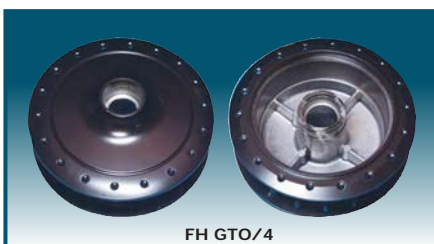

FH GTO/4

KAWASAKI : GTO125, GTO M4, G7
P/No. 41038-1040