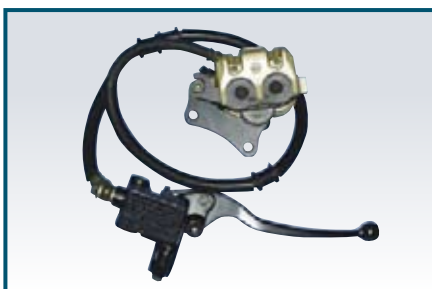

Master Cylinder & Caliper Ass'y

HONDA : WAVE110

HONDA : WAVE125, INNOVA

YAMAHA : BELLE-R, CRYPTON

PFB DT125K

YAMAHA : DT125K, DT175
P/No. 4F2-25121-00

PFB CG125

HONDA : CB125 S, CG125, S110
P/No. 45010-350-000