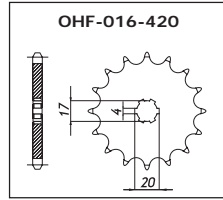

OHF-010-428

T	Front Sprockets Model	OEM Part No.
4	Suzuki : RM80 XD (Small Wheels), RM80 XE, XF (Small Wheels), RM80 HD, HE, HF, RM80 XK, XL, XM, XN, XP, XR, TS100, TS100, ER-N, T, X, TS100, ERZ, TSX125 LC (TS125 X) ALL	27511-20421 27511-20420 27511-48100
14	Yamaha : YZ80 N, S, T, U, W, A, B, D, YZ80 E, F, YZ80 F, LARGE Wheel	2H3-E7461 93822-14037 174-17461-40 13144-022
15	Yamaha : YZ80 L, RS100, RD125, RSX100, (RXS100), RX100, DT125 E, DT125 MX, (6F.H.) RD200 DX Alloy Wheel, RS200	93822-15065 174-17461-50 27511-27100 27511-48000
16	DT100, RS100, RS125 UR, MR, DT175 RD200 DX	27511-19D00

OHF-011-428

T	Front Sprockets Model	OEM Part No.
14	Kawasaki : AR125 LC A1-A8, B1-B7, KMX125 A1-A5, B1-B7	13144-1071
15	Kawasaki : KE100 A, AAR125 LCB8, KDX125 SR	13144-054 13144-1177
16	Kawasaki : KMX 200 A2-A3	13144-1144

OHF-012-428

T	Front Sprockets Model	OEM Part No.
14	Kawasaki : KM90 A6, KC100, KC100 C1-C4, KH100 A2-A4 (EL), KH100 G2-G4 (EX), KH100 G5-G8 (EX) (6Holes), KH100 G9, G10 (EX) (6Holes), KM100 A4-A6, KE126 A4-A12, KH125 A1-A4, KH126 L1, K1-K7 (EX) (6HOKS), KS 125 L1, KS125, KX125 A3-A4, KX125 A5, KX125 A5, KE 175 D1-D2, KE174 D3-D5	13144-066 13144-1058
15	Kawasaki : KE100 B, KS175	13144-051 13144-054 13144-1010

OHF-013-428

T	Front Sprockets Model	OEM Part No.
14	Suzuki : RG80 Gamma, RG80, TSX80 E, G (TS80 X), TSX80 R-E, G, H, (TS80 X), A100 All, B120, GT125 M	27511-13700 27511-3620
15	Suzuki : RG80 C-F/M Gamma, RV90 M, A, B, GP100 C, UC, GP100 N, UN, GP100 X, D, E, D, GP100 UX, GP100 ED, UD, GP125 All, RG125 UC-G, H, J, K, L, M, N (12BHP), TS125 K, L, M, A, B, C, TS125 C, ER-N, T, X, TS125 ERZ, TSR125 (TS125 R-L, M, N, P, R), RV125	27511-27100 27511-48000
16	Suzuki : RG125 FU-N, P, R, Wolf, RG125 FU-N Race Replica, RG125 FU-P, R Race Replica	27510-19D00
17	Suzuki : TSR125 (TS125 RK)	27510-03D10

OHF-014-428

T	Front Sprockets Model	OEM Part No.
13	Suzuki : DR100 K, L, ALT125 D, E, F, G, LT125 D, E, F, G, H Yamaha : YT125 GH (Tri Moto)	27511-41701 27511-41700
14	Suzuki : RM100 A, B, RM100 C, RM100 N, T, X, Z, DR125 S, GS125 (Drum Brake), GN125, RM125 A, B, RM125 C, RM125 N	27511-41310 27511-41301

OHF-015-428

T	Front Sprockets Model	OEM Part No.
12	Suzuki : DS80 D, F, G, H, J, K, L, M, N, P	27511-46700
13	Suzuki : RM80 N, T, X, RM80 Z	27511-46000
14	Suzuki : GT80 E, X3, GT80 L, X, TS80 ER, X, Z, Yamaha : YZ80 E, F, YZ80 G	27511-26400 27511-27400 2J5-17461-40
15	Suzuki : RG80	

OHF-016-420

T	Front Sprockets Model	OEM Part No.
12	Suzuki : APX50 Auto, RM50, ZRS50 RG, ZR50 SL GT Chopper	27511-46200
14	Suzuki : FM50 A Landy	27511-43200 27511-46300

OHF-017-428

T	Front Sprockets Model	OEM Part No.
13	Yamaha : DT80 MX-S	5T8-E7461-30

OHF-018-420