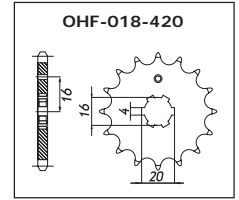

OHF-010-428

T	Front Sprockets Model	OEM Part No.
4	Suzuki : RM80 XD (Small Wheels), RM80 XE, XF (Small Wheels), RM80 HD, HE, HF, RM80 XK, XL, XM, XN, XP, XR, TS100, TS100, ER-N, T, X, TS100, ERZ, TSX125 LC (TS125 X) ALL	27511-20421 27511-20420 27511-48100
14	Yamaha : YZ80 N, S, T, U, W, A, B, D, YZ80 E, F, YZ80 F, LARGE Wheel	2H3-E7461 93822-14037 174-17461-40 13144-022
15	Yamaha : YZ80 L, RS100, RD125, RSX100, (RXS100), RX100, DT125 E, DT125 MX, (6F.H.) RD200 DX Alloy Wheel, RS200	93822-15065 174-17461-50 27511-27100 27511-48000
16	DT100, RS100, RS125 UR, MR, DT175 RD200 DX	27511-19D00

OHF-011-428

T	Front Sprockets Model	OEM Part No.
14	Kawasaki : AR125 LC A1-A8, B1-B7, KMX125 A1-A5, B1-B7	13144-1071
15	Kawasaki : KE100 A, AAR125 LCB8, KDX125 SR	13144-054 13144-1177
16	Kawasaki : KMX 200 A2-A3	13144-1144

OHF-012-428

T	Front Sprockets Model	OEM Part No.
14	Kawasaki : KM90 A6, KC100, KC100 C1-C4, KH100 A2-A4 (EL), KH100 G2-G4 (EX), KH100 G5-G8 (EX) (6Holes), KH100 G9, G10 (EX) (6Holes), KM100 A4-A6, KE126 A4-A12, KH125 A1-A4, KH126 L1, K1-K7 (EX) (6HOKS), KS 125 L1, KS125, KX125 A3-A4, KX125 A5, KX125 A5, KE 175 D1-D2, KE174 D3-D5	13144-066 13144-1058
15	Kawasaki : KE100 B, KS175	13144-051 13144-054 13144-1010

OHF-013-428

T	Front Sprockets Model	OEM Part No.
14	Suzuki : RG80 Gamma, RG80, TSX80 E, G (TS80 X), TSX80 R-E, G, H, (TS80 X), A100 All, B120, GT125 M	27511-13700 27511-3620
15	Suzuki : RG80 C-F/M Gamma, RV90 M, A, B, GP100 C, UC, GP100 N, UN, GP100 X, D, E, D, GP100 UX, GP100 ED, UD, GP125 All, RG125 UC-G, H, J, K, L, M, N (12BHP), TS125 K, L, M, A, B, C, TS125 C, ER-N, T, X, TS125 ERZ, TSR125 (TS125 R-L, M, N, P, R), RV125	27511-27100 27511-48000
16	Suzuki : RG125 FU-N, P, R, Wolf, RG125 FU-N Race Replica, RG125 FU-P, R Race Replica	27510-19D00
17	Suzuki : TSR125 (TS125 RK)	27510-03D10

OHF-014-428

T	Front Sprockets Model	OEM Part No.
13	Suzuki : DR100 K, L, ALT125 D, E, F, G, LT125 D, E, F, G, H Yamaha : YT125 GH (Tri Moto)	27511-41701 27511-41700
14	Suzuki : RM100 A, B, RM100 C, RM100 N, T, X, Z, DR125 S, GS125 (Drum Brake), GN125, RM125 A, B, RM125 C, RM125 N	27511-41310 27511-41301

OHF-015-428

T	Front Sprockets Model	OEM Part No.
12	Suzuki : DS80 D, F, G, H, J, K, L, M, N, P	27511-46700
13	Suzuki : RM80 N, T, X, RM80 Z	27511-46000
14	Suzuki : GT80 E, X3, GT80 L, X, TS80 ER, X, Z, Yamaha : YZ80 E, F, YZ80 G	27511-26400 27511-27400 2J5-17461-40
15	Suzuki : RG80	

OHF-016-420

T	Front Sprockets Model	OEM Part No.
12	Suzuki : APX50 Auto, RM50, ZRS50 RG, ZR50 SL GT Chopper	27511-46200
14	Suzuki : FM50 A Landy	27511-43200 27511-46300

OHF-017-428

T	Front Sprockets Model	OEM Part No.
13	Yamaha : DT80 MX-S	5T8-E7461-30

OHF-018-420