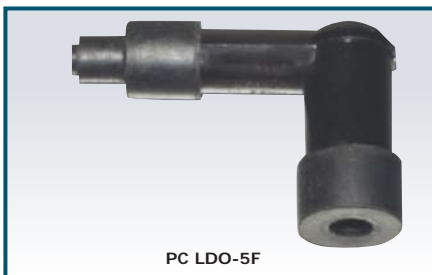

PC LDO-5F

UNIVERSAL USE : LDO-5F
PACKING 1 PC. IN BOX