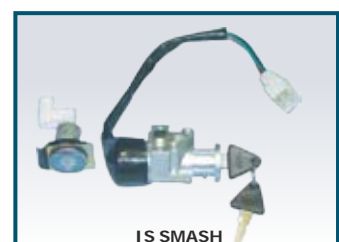

IS SMASH

TIGER : MF120
P/No. B700V001