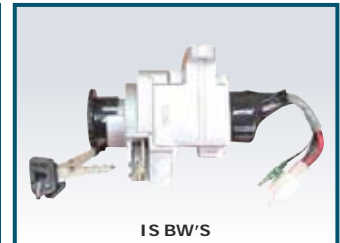

IS LB50-80

YAMAHA : CHAPPY
P/No. 4F4-82508-00

IS BW'S

YAMAHA : YW100SC
P/No. 4VP-H2501-00

IS NOUVO

YAMAHA : NOUVO
P/No. 5LW-H2501-00

IS SPARK-Z

YAMAHA : SPARK-Z
P/No. 5TN-H2501-00