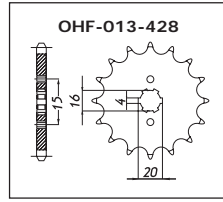

OHF-010-428

T	Front Sprockets Model	OEM Part No.
4	Suzuki : RM80 XD (Small Wheels), RM80 XE, XF (Small Wheels), RM80 HD, HE, HF, RM80 XK, XL, XM, XN, XP, XR, TS100, TS100, ER-N, T, X, TS100, ERZ, TSX125 LC (TS125 X) ALL	27511-20421 27511-20420 27511-48100
14	Yamaha : YZ80 N, S, T, U, W, A, B, D, YZ80 E, F, YZ80 F, LARGE Wheel	2H3-E7461 93822-14037 174-17461-40 13144-022
15	Yamaha : YZ80 L, RS100, RD125, RSX100, (RXS100), RX100, DT125 E, DT125 MX, (6F.H.) RD200 DX Alloy Wheel, RS200	93822-15065 174-17461-50 27511-27100 27511-48000
16	DT100, RS100, RS125 UR, MR, DT175 RD200 DX	27511-19D00

OHF-011-428

T	Front Sprockets Model	OEM Part No.
14	Kawasaki : AR125 LC A1-A8, B1-B7, KMX125 A1-A5, B1-B7	13144-1071
15	Kawasaki : KE100 A, AAR125 LCB8, KDX125 SR	13144-054 13144-1177
16	Kawasaki : KMX 200 A2-A3	13144-1144

OHF-012-428

T	Front Sprockets Model	OEM Part No.
14	Kawasaki : KM90 A6, KC100, KC100 C1-C4, KH100 A2-A4 (EL), KH100 G2-G4 (EX), KH100 G5-G8 (EX) (6Holes), KH100 G9, G10 (EX) (6Holes), KM100 A4-A6, KE126 A4-A12, KH125 A1-A4, KH126 L1, K1-K7 (EX) (6HOKS), KS 125 L1, KS125, KX125 A3-A4, KX125 A5, KX125 A5, KE 175 D1-D2, KE174 D3-D5	13144-066 13144-1058
15	Kawasaki : KE100 B, KS175	13144-051 13144-054 13144-1010

OHF-013-428

T	Front Sprockets Model	OEM Part No.
14	Suzuki : RG80 Gamma, RG80, TSX80 E, G (TS80 X), TSX80 R-E, G, H, (TS80 X), A100 All, B120, GT125 M	27511-13700 27511-3620
15	Suzuki : RG80 C-F/M Gamma, RV90 M, A, B, GP100 C, UC, GP100 N, UN, GP100 X, D, E, D, GP100 UX, GP100 ED, UD, GP125 All, RG125 UC-G, H, J, K, L, M, N (12BHP), TS125 K, L, M, A, B, C, TS125 C, ER-N, T, X, TS125 ERZ, TSR125 (TS125 R-L, M, N, P, R), RV125	27511-27100 27511-48000
16	Suzuki : RG125 FU-N, P, R, Wolf, RG125 FU-N Race Replica, RG125 FU-P, R Race Replica	27510-19D00
17	Suzuki : TSR125 (TS125 RK)	27510-03D10

OHF-014-428

T	Front Sprockets Model	OEM Part No.
13	Suzuki : DR100 K, L, ALT125 D, E, F, G, LT125 D, E, F, G, H Yamaha : YT125 GH (Tri Moto)	27511-41701 27511-41700
14	Suzuki : RM100 A, B, RM100 C, RM100 N, T, X, Z, DR125 S, GS125 (Drum Brake), GN125, RM125 A, B, RM125 C, RM125 N	27511-41310 27511-41301

OHF-015-428

T	Front Sprockets Model	OEM Part No.
12	Suzuki : DS80 D, F, G, H, J, K, L, M, N, P	27511-46700
13	Suzuki : RM80 N, T, X, RM80 Z	27511-46000
14	Suzuki : GT80 E, X3, GT80 L, X, TS80 ER, X, Z, Yamaha : YZ80 E, F, YZ80 G	27511-26400 27511-27400 2J5-17461-40
15	Suzuki : RG80	

OHF-016-420

T	Front Sprockets Model	OEM Part No.
12	Suzuki : APX50 Auto, RM50, ZRS50 RG, ZR50 SL GT Chopper	27511-46200
14	Suzuki : FM50 A Landy	27511-43200 27511-46300

OHF-017-428

T	Front Sprockets Model	OEM Part No.
13	Yamaha : DT80 MX-S	5T8-E7461-30

OHF-018-420