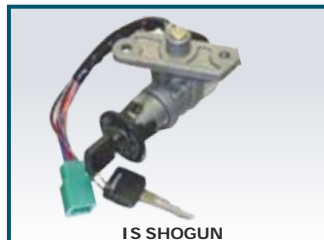

IS SHOGUN

SUZUKI : SHOGUN, VIVA, ROYAL CRYSTAL
P/No. 37110-30D00 (FD110C-S/CD-S)