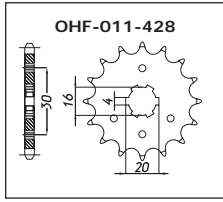

OHF-010-428

T	Front Sprockets Model	OEM Part No.
4	Suzuki : RM80 XD (Small Wheels), RM80 XE, XF (Small Wheels), RM80 HD, HE, HF, RM80 XK, XL, XM, XN, XP, XR, TS100, TS100, ER-N, T, X, TS100, ERZ, TSX125 LC (TS125 X) ALL	27511-20421 27511-20420 27511-48100
14	Yamaha : YZ80 N, S, T, U, W, A, B, D, YZ80 E, F, YZ80 F, LARGE Wheel	2H3-E7461 93822-14037 174-17461-40 13144-022
15	Yamaha : YZ80 L, RS100, RD125, RSX100, (RXS100), RX100, DT125 E, DT125 MX, (6F.H.) RD200 DX Alloy Wheel, RS200	93822-15065 174-17461-50 27511-27100 27511-48000
16	DT100, RS100, RS125 UR, MR, DT175 RD200 DX	27511-19D00

OHF-011-428

T	Front Sprockets Model	OEM Part No.
14	Kawasaki : AR125 LC A1-A8, B1-B7, KMX125 A1-A5, B1-B7	13144-1071
15	Kawasaki : KE100 A, AAR125 LCB8, KDX125 SR	13144-054 13144-1177
16	Kawasaki : KMX 200 A2-A3	13144-1144

OHF-012-428

T	Front Sprockets Model	OEM Part No.
14	Kawasaki : KM90 A6, KC100, KC100 C1-C4, KH100 A2-A4 (EL), KH100 G2-G4 (EX), KH100 G5-G8 (EX) (6Holes), KH100 G9, G10 (EX) (6Holes), KM100 A4-A6, KE126 A4-A12, KH125 A1-A4, KH126 L1, K1-K7 (EX) (6HOKS), KS 125 L1, KS125, KX125 A3-A4, KX125 A5, KX125 A5, KE 175 D1-D2, KE174 D3-D5	13144-066 13144-1058
15	Kawasaki : KE100 B, KS175	13144-051 13144-054 13144-1010

OHF-013-428

T	Front Sprockets Model	OEM Part No.
14	Suzuki : RG80 Gamma, RG80, TSX80 E, G (TS80 X), TSX80 R-E, G, H, (TS80 X), A100 All, B120, GT125 M	27511-13700 27511-3620
15	Suzuki : RG80 C-F/M Gamma, RV90 M, A, B, GP100 C, UC, GP100 N, UN, GP100 X, D, E, D, GP100 UX, GP100 ED, UD, GP125 All, RG125 UC-G, H, J, K, L, M, N (12BHP), TS125 K, L, M, A, B, C, TS125 C, ER-N, T, X, TS125 ERZ, TSR125 (TS125 R-L, M, N, P, R), RV125	27511-27100 27511-48000
16	Suzuki : RG125 FU-N, P, R, Wolf, RG125 FU-N Race Replica, RG125 FU-P, R Race Replica	27510-19D00
17	Suzuki : TSR125 (TS125 RK)	27510-03D10

OHF-014-428

T	Front Sprockets Model	OEM Part No.
13	Suzuki : DR100 K, L, ALT125 D, E, F, G, LT125 D, E, F, G, H Yamaha : YT125 GH (Tri Moto)	27511-41701 27511-41700
14	Suzuki : RM100 A, B, RM100 C, RM100 N, T, X, Z, DR125 S, GS125 (Drum Brake), GN125, RM125 A, B, RM125 C, RM125 N	27511-41310 27511-41301

OHF-015-428

T	Front Sprockets Model	OEM Part No.
12	Suzuki : DS80 D, F, G, H, J, K, L, M, N, P	27511-46700
13	Suzuki : RM80 N, T, X, RM80 Z	27511-46000
14	Suzuki : GT80 E, X3, GT80 L, X, TS80 ER, X, Z, Yamaha : YZ80 E, F, YZ80 G	27511-26400 27511-27400 2J5-17461-40
15	Suzuki : RG80	

OHF-016-420

T	Front Sprockets Model	OEM Part No.
12	Suzuki : APX50 Auto, RM50, ZRS50 RG, ZR50 SL GT Chopper	27511-46200
14	Suzuki : FM50 A Landy	27511-43200 27511-46300

OHF-017-428

T	Front Sprockets Model	OEM Part No.
13	Yamaha : DT80 MX-S	5T8-E7461-30

OHF-018-420