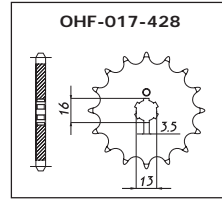

OHF-010-428

T	Front Sprockets Model	OEM Part No.
4	Suzuki : RM80 XD (Small Wheels), RM80 XE, XF (Small Wheels), RM80 HD, HE, HF, RM80 XK, XL, XM, XN, XP, XR, TS100, TS100, ER-N, T, X, TS100, ERZ, TSX125 LC (TS125 X) ALL	27511-20421 27511-20420 27511-48100
14	Yamaha : YZ80 N, S, T, U, W, A, B, D, YZ80 E, F, YZ80 F, LARGE Wheel	2H3-E7461 93822-14037 174-17461-40 13144-022
15	Yamaha : YZ80 L, RS100, RD125, RSX100, (RXS100), RX100, DT125 E, DT125 MX, (6F.H.) RD200 DX Alloy Wheel, RS200	93822-15065 174-17461-50 27511-27100 27511-48000
16	DT100, RS100, RS125 UR, MR, DT175 RD200 DX	27511-19D00

OHF-011-428

T	Front Sprockets Model	OEM Part No.
14	Kawasaki : AR125 LC A1-A8, B1-B7, KMX125 A1-A5, B1-B7	13144-1071
15	Kawasaki : KE100 A, AAR125 LCB8, KDX125 SR	13144-054 13144-1177
16	Kawasaki : KMX 200 A2-A3	13144-1144

OHF-012-428

T	Front Sprockets Model	OEM Part No.
14	Kawasaki : KM90 A6, KC100, KC100 C1-C4, KH100 A2-A4 (EL), KH100 G2-G4 (EX), KH100 G5-G8 (EX) (6Holes), KH100 G9, G10 (EX) (6Holes), KM100 A4-A6, KE126 A4-A12, KH125 A1-A4, KH126 L1, K1-K7 (EX) (6HOKS), KS 125 L1, KS125, KX125 A3-A4, KX125 A5, KX125 A5, KE 175 D1-D2, KE174 D3-D5	13144-066 13144-1058
15	Kawasaki : KE100 B, KS175	13144-051 13144-054 13144-1010

OHF-013-428

T	Front Sprockets Model	OEM Part No.
14	Suzuki : RG80 Gamma, RG80, TSX80 E, G (TS80 X), TSX80 R-E, G, H, (TS80 X), A100 All, B120, GT125 M	27511-13700 27511-3620
15	Suzuki : RG80 C-F/M Gamma, RV90 M, A, B, GP100 C, UC, GP100 N, UN, GP100 X, D, E, D, GP100 UX, GP100 ED, UD, GP125 All, RG125 UC-G, H, J, K, L, M, N (12BHP), TS125 K, L, M, A, B, C, TS125 C, ER-N, T, X, TS125 ERZ, TSR125 (TS125 R-L, M, N, P, R), RV125	27511-27100 27511-48000
16	Suzuki : RG125 FU-N, P, R, Wolf, RG125 FU-N Race Replica, RG125 FU-P, R Race Replica	27510-19D00
17	Suzuki : TSR125 (TS125 RK)	27510-03D10

OHF-014-428

T	Front Sprockets Model	OEM Part No.
13	Suzuki : DR100 K, L, ALT125 D, E, F, G, LT125 D, E, F, G, H Yamaha : YT125 GH (Tri Moto)	27511-41701 27511-41700
14	Suzuki : RM100 A, B, RM100 C, RM100 N, T, X, Z, DR125 S, GS125 (Drum Brake), GN125, RM125 A, B, RM125 C, RM125 N	27511-41310 27511-41301

OHF-015-428

T	Front Sprockets Model	OEM Part No.
12	Suzuki : DS80 D, F, G, H, J, K, L, M, N, P	27511-46700
13	Suzuki : RM80 N, T, X, RM80 Z	27511-46000
14	Suzuki : GT80 E, X3, GT80 L, X, TS80 ER, X, Z, Yamaha : YZ80 E, F, YZ80 G	27511-26400 27511-27400 2J5-17461-40
15	Suzuki : RG80	

OHF-016-420

T	Front Sprockets Model	OEM Part No.
12	Suzuki : APX50 Auto, RM50, ZRS50 RG, ZR50 SL GT Chopper	27511-46200
14	Suzuki : FM50 A Landy	27511-43200 27511-46300

OHF-017-428

T	Front Sprockets Model	OEM Part No.
13	Yamaha : DT80 MX-S	5T8-E7461-30

OHF-018-420