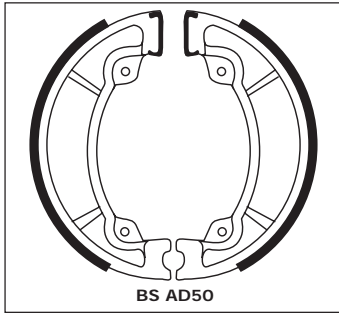

MC 632 90 x 20 m.m.

OEM P/No.	MODEL SUZUKI	YEAR	F/R	MODEL SUZUKI	YEAR	F/R
54410-11B00	AD 50 / W	87-	F/R	CH 50 H1	85-	F/R
54410-16B00	AD 50T	88-	R	CH 50 S/RH	85-	F
54410-16B01	AE 50 R/L	88-	R	CR 50 DC	87-	R
54410-46B00	AE 50 Style	89-	F/R	CS 50 DC Gemma Questo	86-	F/R
	AF 50	89-	F	Tune 50	93-	R
	AH 50 Adress F/R