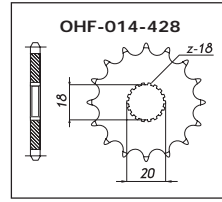

OHF-010-428

T	Front Sprockets Model	OEM Part No.
4	Suzuki : RM80 XD (Small Wheels), RM80 XE, XF (Small Wheels), RM80 HD, HE, HF, RM80 XK, XL, XM, XN, XP, XR, TS100, TS100, ER-N, T, X, TS100, ERZ, TSX125 LC (TS125 X) ALL	27511-20421 27511-20420 27511-48100
14	Yamaha : YZ80 N, S, T, U, W, A, B, D, YZ80 E, F, YZ80 F, LARGE Wheel	2H3-E7461 93822-14037 174-17461-40 13144-022
15	Yamaha : YZ80 L, RS100, RD125, RSX100, (RXS100), RX100, DT125 E, DT125 MX, (6F.H.) RD200 DX Alloy Wheel, RS200	93822-15065 174-17461-50 27511-27100 27511-48000
16	DT100, RS100, RS125 UR, MR, DT175 RD200 DX	27511-19D00

OHF-011-428

T	Front Sprockets Model	OEM Part No.
14	Kawasaki : AR125 LC A1-A8, B1-B7, KMX125 A1-A5, B1-B7	13144-1071
15	Kawasaki : KE100 A, AAR125 LCB8, KDX125 SR	13144-054 13144-1177
16	Kawasaki : KMX 200 A2-A3	13144-1144

OHF-012-428

T	Front Sprockets Model	OEM Part No.
14	Kawasaki : KM90 A6, KC100, KC100 C1-C4, KH100 A2-A4 (EL), KH100 G2-G4 (EX), KH100 G5-G8 (EX) (6Holes), KH100 G9, G10 (EX) (6Holes), KM100 A4-A6, KE126 A4-A12, KH125 A1-A4, KH126 L1, K1-K7 (EX) (6HOKS), KS 125 L1, KS125, KX125 A3-A4, KX125 A5, KX125 A5, KE 175 D1-D2, KE174 D3-D5	13144-066 13144-1058
15	Kawasaki : KE100 B, KS175	13144-051 13144-054 13144-1010

OHF-013-428

T	Front Sprockets Model	OEM Part No.
14	Suzuki : RG80 Gamma, RG80, TSX80 E, G (TS80 X), TSX80 R-E, G, H, (TS80 X), A100 All, B120, GT125 M	27511-13700 27511-3620
15	Suzuki : RG80 C-F/M Gamma, RV90 M, A, B, GP100 C, UC, GP100 N, UN, GP100 X, D, E, D, GP100 UX, GP100 ED, UD, GP125 All, RG125 UC-G, H, J, K, L, M, N (12BHP), TS125 K, L, M, A, B, C, TS125 C, ER-N, T, X, TS125 ERZ, TSR125 (TS125 R-L, M, N, P, R), RV125	27511-27100 27511-48000
16	Suzuki : RG125 FU-N, P, R, Wolf, RG125 FU-N Race Replica, RG125 FU-P, R Race Replica	27510-19D00
17	Suzuki : TSR125 (TS125 RK)	27510-03D10

OHF-014-428

T	Front Sprockets Model	OEM Part No.
13	Suzuki : DR100 K, L, ALT125 D, E, F, G, LT125 D, E, F, G, H Yamaha : YT125 GH (Tri Moto)	27511-41701 27511-41700
14	Suzuki : RM100 A, B, RM100 C, RM100 N, T, X, Z, DR125 S, GS125 (Drum Brake), GN125, RM125 A, B, RM125 C, RM125 N	27511-41310 27511-41301

OHF-015-428

T	Front Sprockets Model	OEM Part No.
12	Suzuki : DS80 D, F, G, H, J, K, L, M, N, P	27511-46700
13	Suzuki : RM80 N, T, X, RM80 Z	27511-46000
14	Suzuki : GT80 E, X3, GT80 L, X, TS80 ER, X, Z, Yamaha : YZ80 E, F, YZ80 G	27511-26400 27511-27400 2J5-17461-40
15	Suzuki : RG80	

OHF-016-420

T	Front Sprockets Model	OEM Part No.
12	Suzuki : APX50 Auto, RM50, ZRS50 RG, ZR50 SL GT Chopper	27511-46200
14	Suzuki : FM50 A Landy	27511-43200 27511-46300

OHF-017-428

T	Front Sprockets Model	OEM Part No.
13	Yamaha : DT80 MX-S	5T8-E7461-30

OHF-018-420