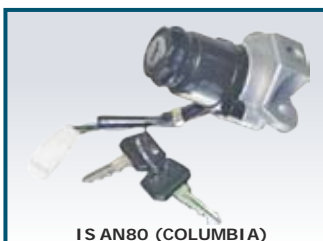

IS AN80 (COLUMBIA)

KAWASAKI : JOY (COLUMBIA), SN JOY
P/No. 27005-1101